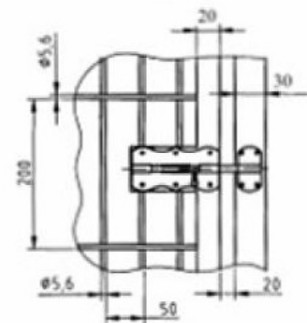

Front view

Lock

Side view

Hinge

**Dog run made of framed welded
mesh PIANO 66**