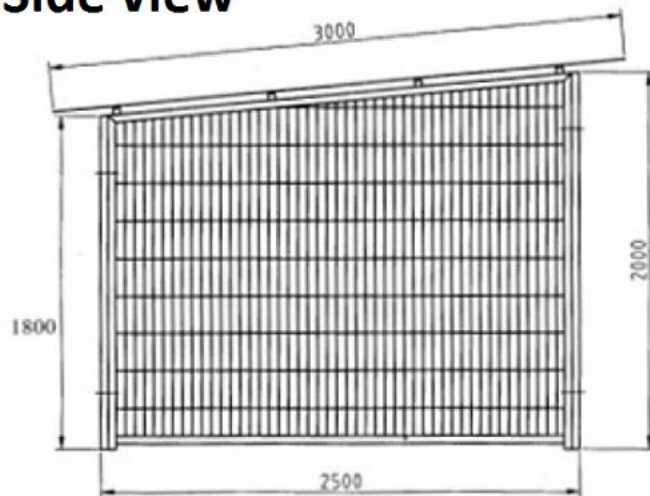

Front view

Lock

Side view

Hinge

**Dog run made of framed welded
mesh PIANO 66**