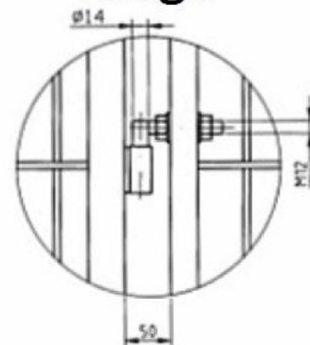

Front view

Lock

Side view

Hinge

**Dog run made of framed welded
mesh PIANO 66**