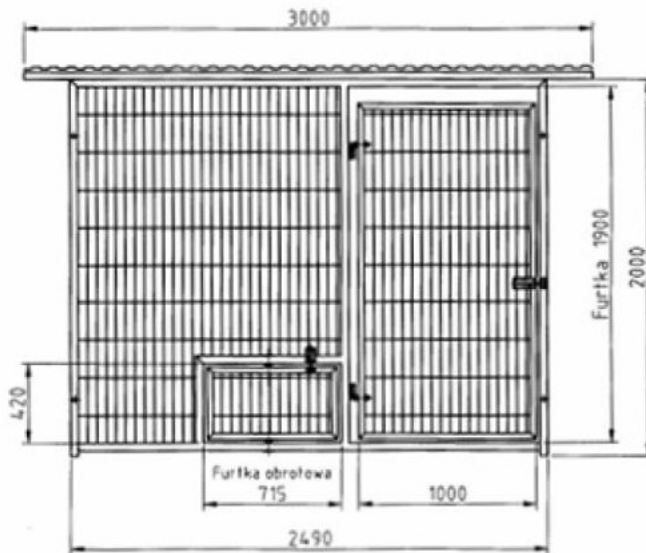

Front view

Lock

Side view

Hinge

**Dog run made of framed welded
mesh PIANO 66**